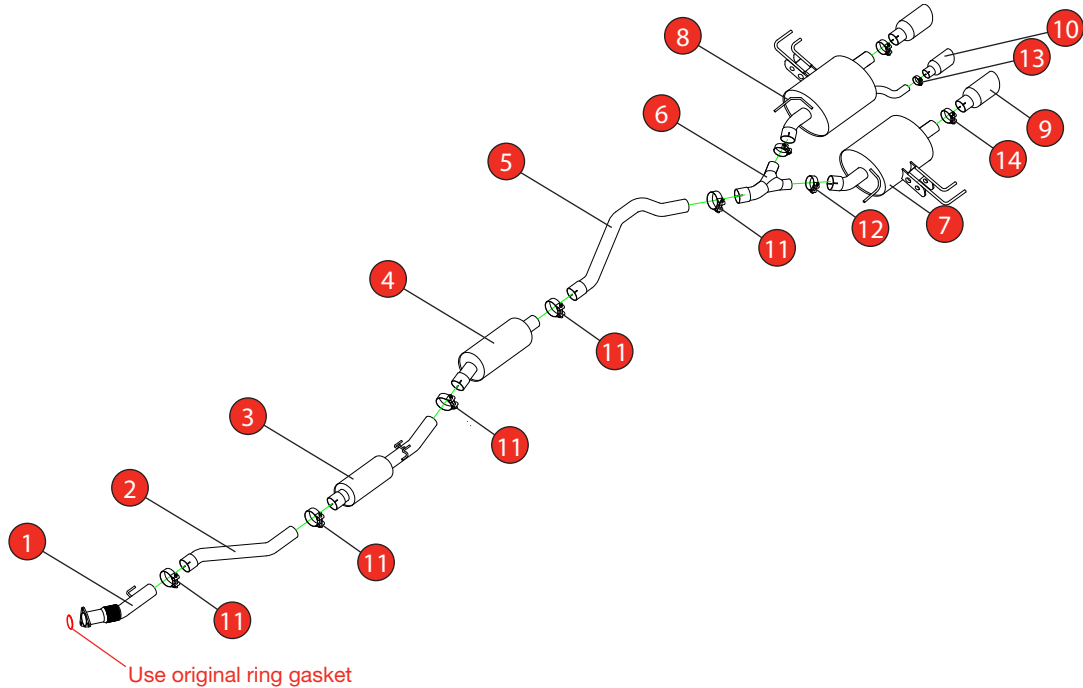

<b>Car</b>	Honda Civic Type R FK8 R/H Drive	<b>Part No.</b>	SHD015
<b>Year</b>	2017-Current	<b>Fit Kits</b>	288FK
<b>Notes</b>	Where not supplied use original fittings	<b>Features</b>	Pipe Diameter:- 76mm

Estimated Fitting Time: 2 Hours 30 Minutes

NO.	PART NO.	DESCRIPTION	QTY
1	252HA	Front Flex Pipe	1
2	253HA	Front Link Pipe	1
3	255HA	Resonated Front Section	1
4	256HA	Resonated Centre Section	1
5	258HA	Rear Link Pipe	1
6	259HA	Y Piece	1
7	260HA	L/H Rear Silencer	1
8	261HA	R/H Rear Silencer	1
9	Z038.10160	Ø114mm Polished Indy Trim	2
10	Z043.10185	Ø90mm Polished Indy Trim	1
<b>Fit Kit</b>			
11	Z016.10062	79mm H/D Clamp	5
12	Z016.10070	66mm H/D Clamp	2
13	Z016.10007	40-43mm Clamp	1
14	Z016.10064	63-68mm Clamp	2